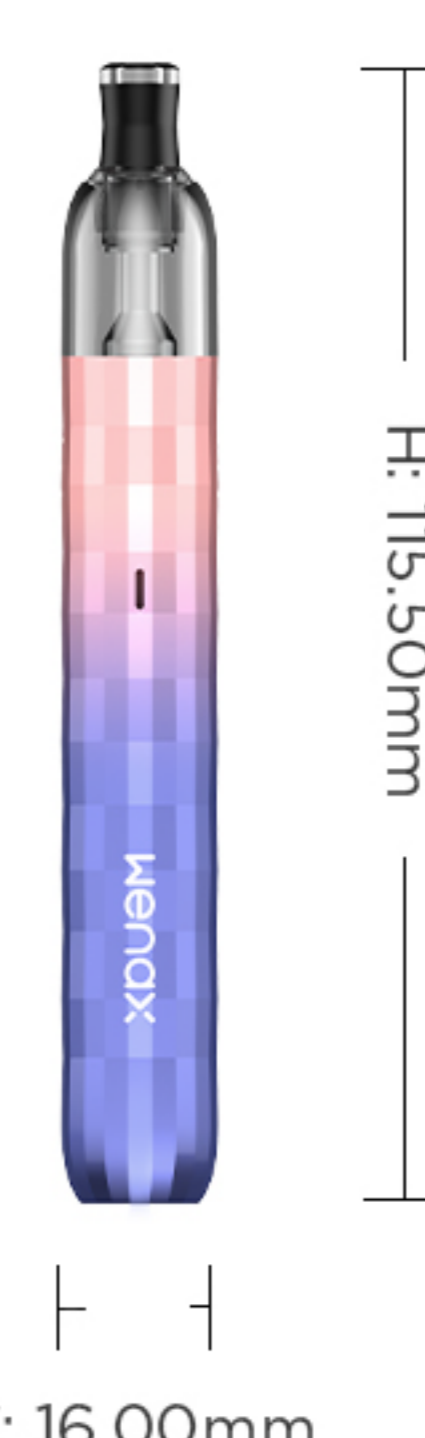

Wenax M1

Feel the Air, Feel the Touch.

VERSIONS Standard / TPD / US

Introducing new dressed Wenax M1. Giving you 3 different hand-feels in 6 colors. A cigar-shape vape pen with breathtaking lightness. Long battery life for a 2-day use. A 2ml clear-view pod with lip-comfy drip tip, free your hands. Tight and mellow flavor chills you in every piece of air. Wenax M1 makes the air within reach.

FEATURES

34 g

800 mAh

Auto Draw

Tight Draw

Wenax M1 Cartridge with Filter Drip Tip

COLORS

Diamond Silver

Diamond Pink

Spiral Dark

Spiral Grey

Plaid Green

Plaid Purple

SPECIFICATIONS / PRODUCT DIMENSIONS

Product Parameters

Power Output	9-16W
Coil Resistance	0.4-3Ω
Battery Capacity	800mAh
Charging Specification	USB-C
Low Voltage Warning	3.2±0.1V
Chargin Port	5V/1A
Longest Vaping Time	10S
Working Temperature	-10-45℃
Stand-by Current	≤15uA
Capacity	2ml
Weight	34g

H: 115.50mm
W: 16.00mm

PACKAGING SPECIFICATIONS

L: 35mm W: 19mm

L: 35mm W: 19mm

L: 35mm W: 19mm

PRODUCT PACKAGE (KIT/STANDARD)

Length: 35mm
Width: 19mm
Height: 125mm

PRODUCT PACKAGE (KIT/TPD)