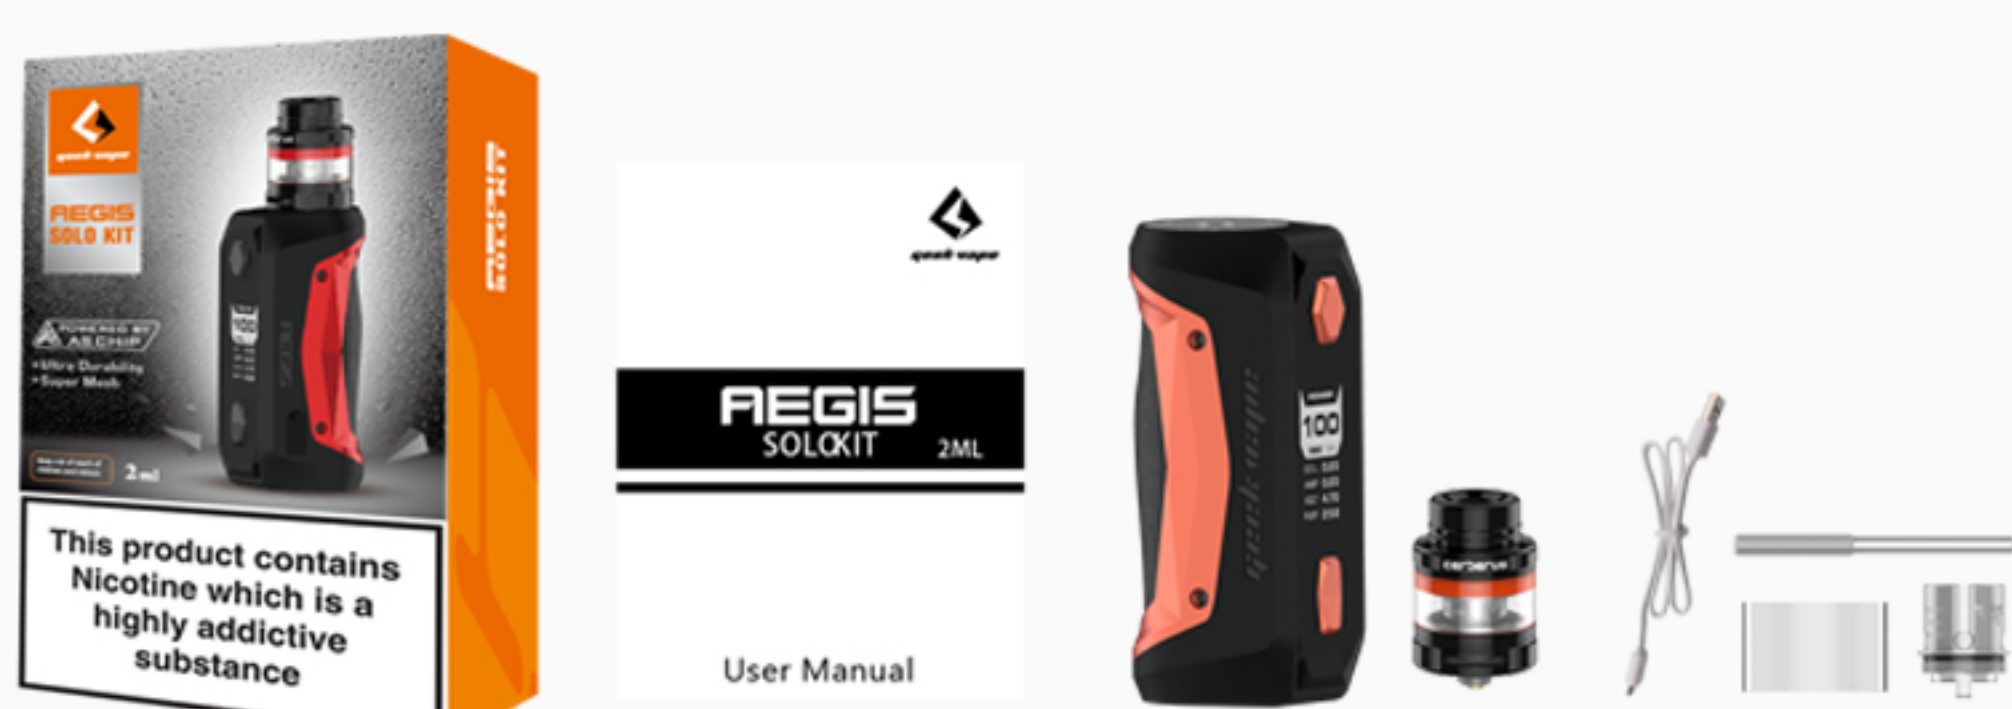

TPD EDITION

- 1x Aegis Solo Mod
- 1x User Manual
- 1x Cerberus Tank(2ml)
- 1x Super Mesh X2 Coil(0.3Ω)
- 1x Spare Regular Glass Tube(2ml)
- 1x Battery door assist tool
- 1x spare parts pack