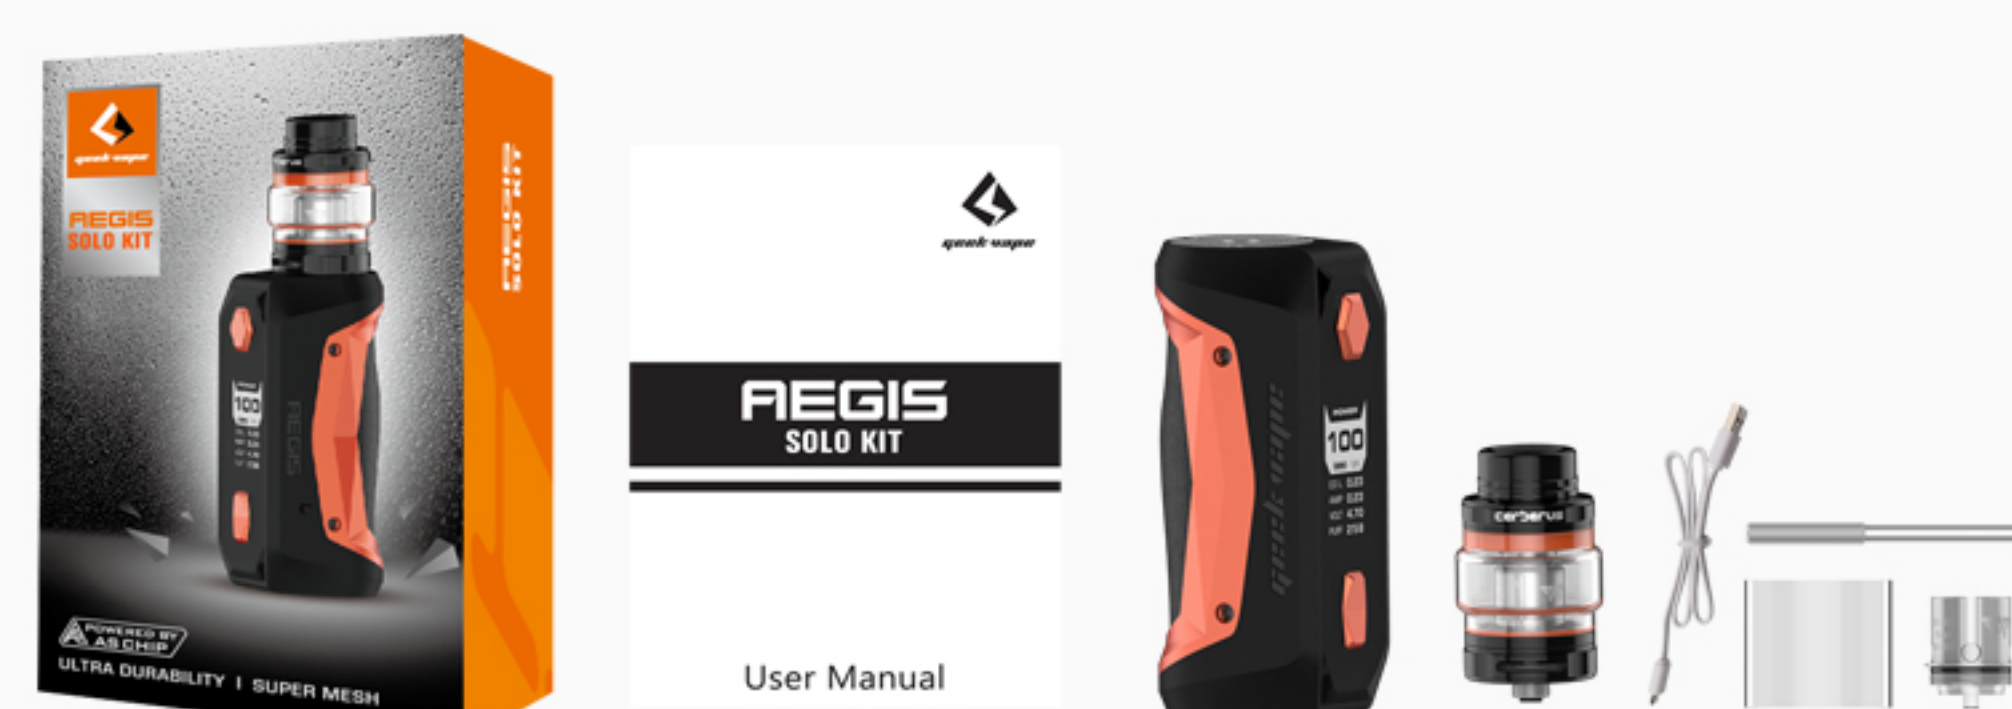

CONTENTS

STANDARD EDITION

- 1x Aegis Solo Mod
- 1x User Manual
- 1x Cerberus Tank(5.5ml)
- 1x Super Mesh X2 Coil(0.3Ω)
- 1x Spare Regular Glass Tube(4.0ml)
- 1x Battery door assist tool
- 1x spare parts pack